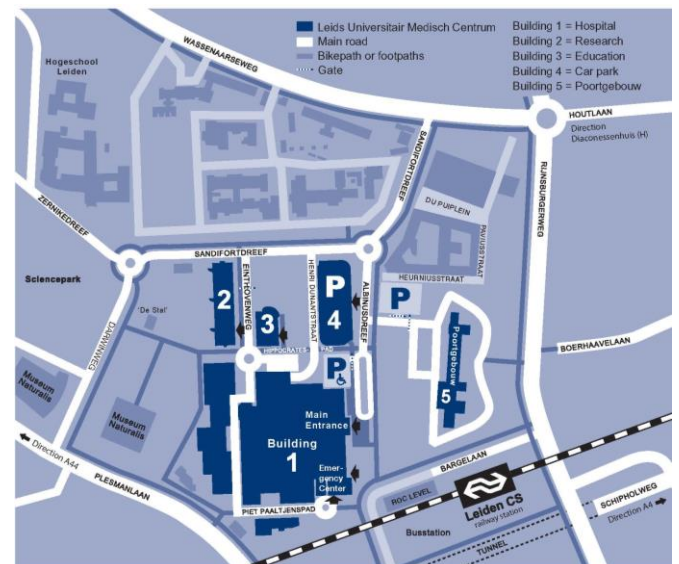

SYMPOSIUM VENUE

The symposium venue is the Leiden University Medical Center (LUMC), Albinusdreef 2 Leiden, Building 1 and Collegezaal 1. The LUMC is located next to the Central Train Station (opposite side of the city center of Leiden)

TRAVEL AND HOTEL INFORMATION

Transportation to and from Amsterdam Schiphol Airport to Leiden

Train at Schiphol

The railway station is situated opposite the arrival hall; follow the signs 'Schiphol Plaza'. A train leaves every 10 minutes and it is only 15 - 20 minutes by train from Amsterdam Schiphol Airport to Leiden Central Station.

HOTELS IN LEIDEN

In Leiden Center there are various hotels. Please [check this link](#) to find the hotel of your preference.

The hotel closest to the LUMC are:

Golden Tulip/Tulip Inn, Ibis Leiden Centre and Fletcher Wellness Hotel Leiden